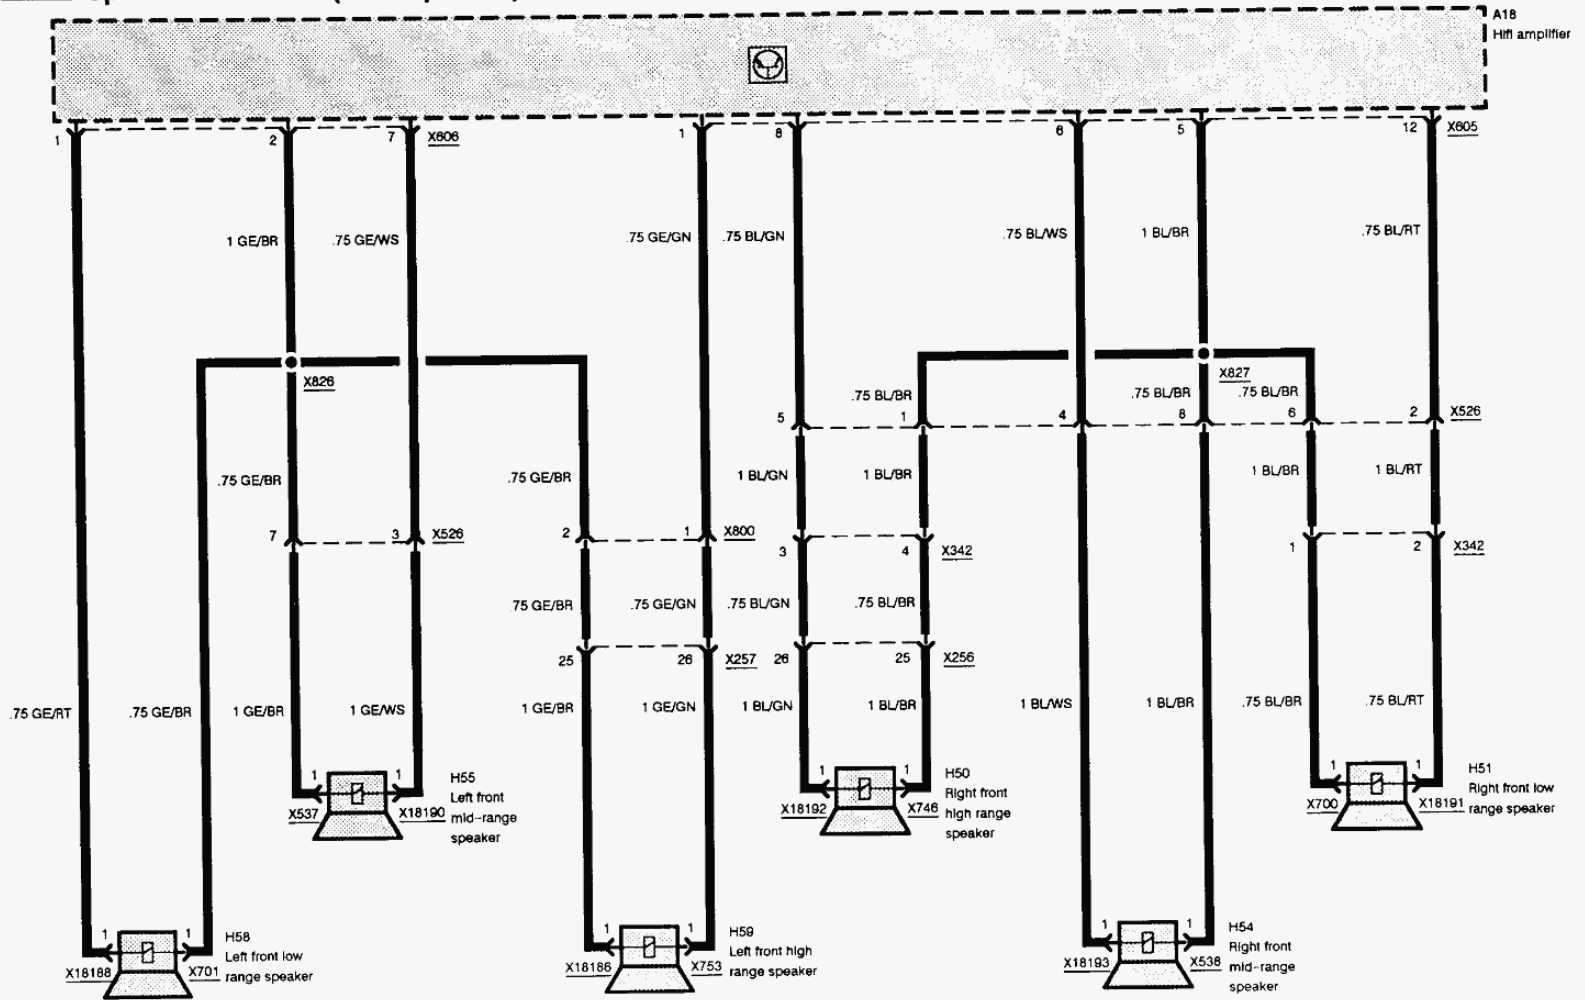

Radio/HiFi

Two components

Radio/HiFi

Two components

Radio/HiFi

Speaker activation (front speaker)

Speaker activation (rear speaker)

Wire colour	
BL	Blue
BR	Brown
GE	Yellow
GN	Green
GR	Grey
OR	Orange
RS	Pink
RT	Red
SW	Black
VI	Violet
WS	White
TR	Transparent