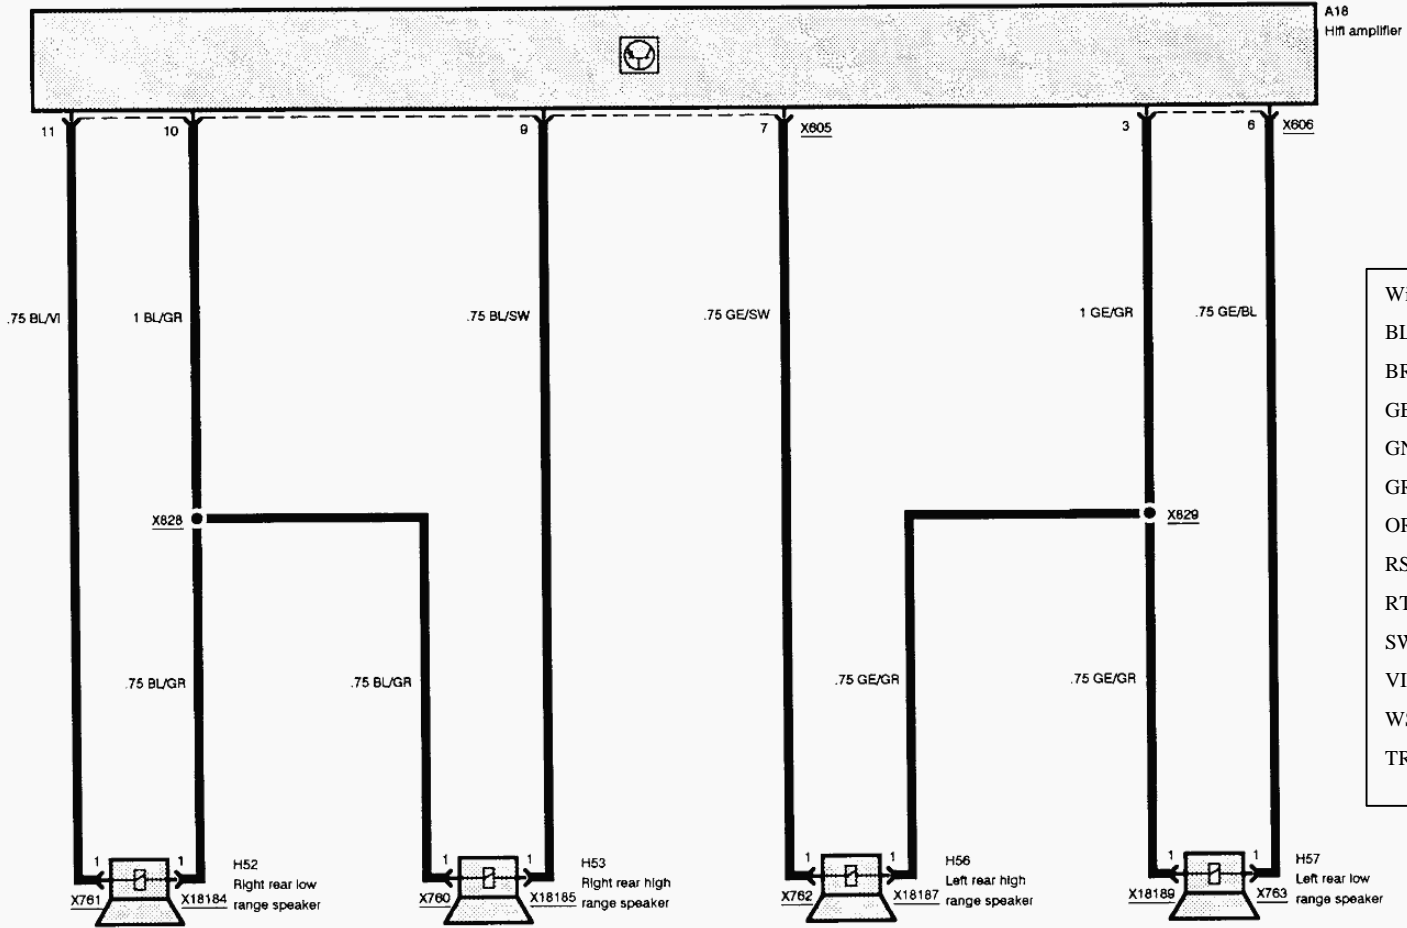

Speaker activation (rear speaker)

Wire colour	
BL	Blue
BR	Brown
GE	Yellow
GN	Green
GR	Grey
OR	Orange
RS	Pink
RT	Red
SW	Black
VI	Violet
WS	White
TR	Transparent