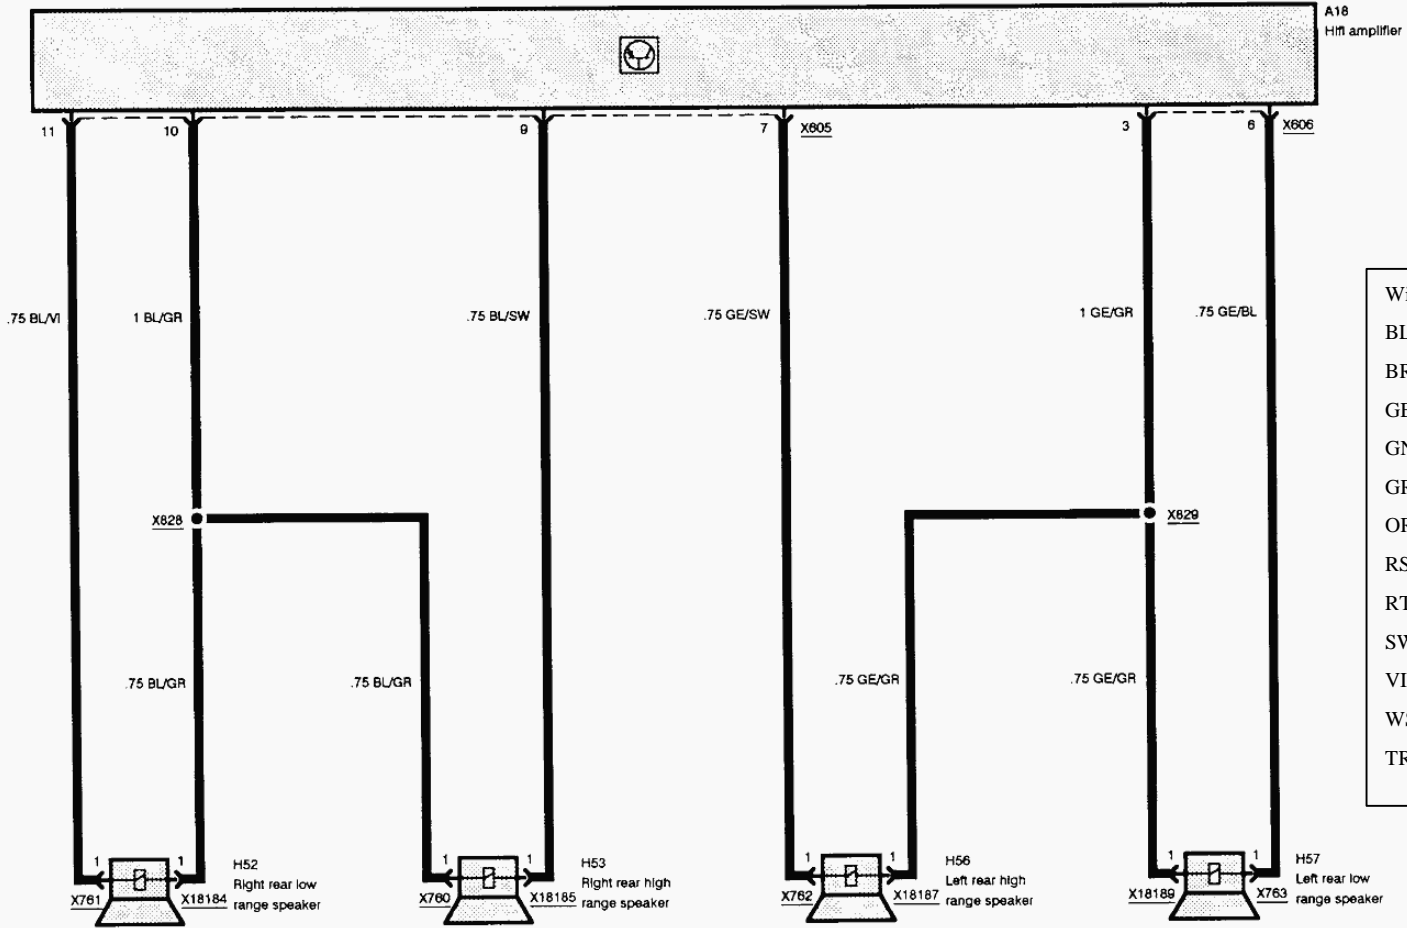

Radio/HiFi

Two components

Radio/HiFi

Two components

Radio/HiFi

Speaker activation (front speaker)

Speaker activation (rear speaker)

Wire colour	
BL	Blue
BR	Brown
GE	Yellow
GN	Green
GR	Grey
OR	Orange
RS	Pink
RT	Red
SW	Black
VI	Violet
WS	White
TR	Transparent