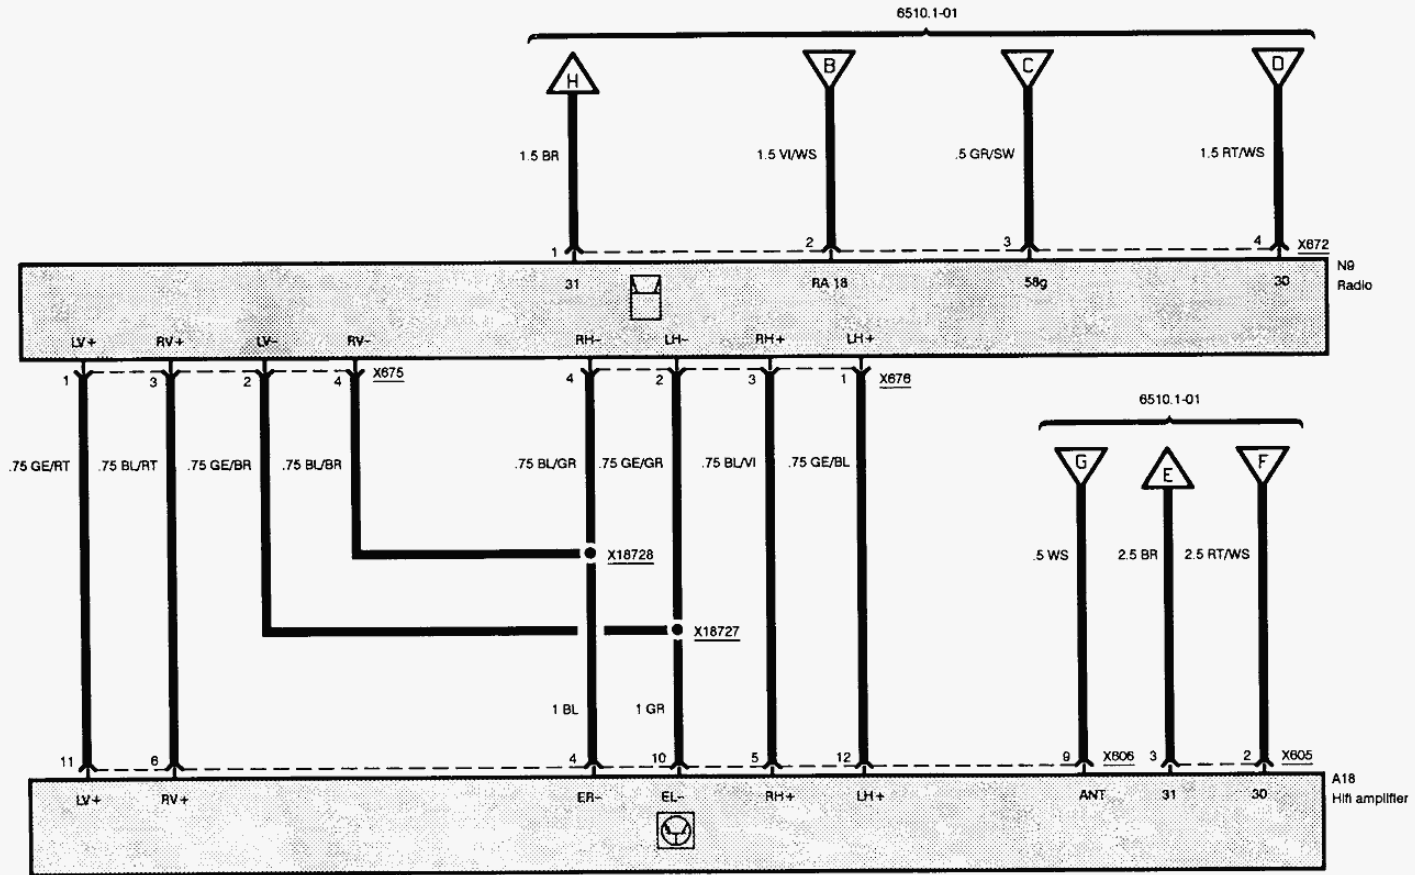

Radio/HiFi

Two components

Radio/HiFi

Two components

Radio/HiFi

Speaker activation (front speaker)

Speaker activation (rear speaker)

Wire colour	
BL	Blue
BR	Brown
GE	Yellow
GN	Green
GR	Grey
OR	Orange
RS	Pink
RT	Red
SW	Black
VI	Violet
WS	White
TR	Transparent