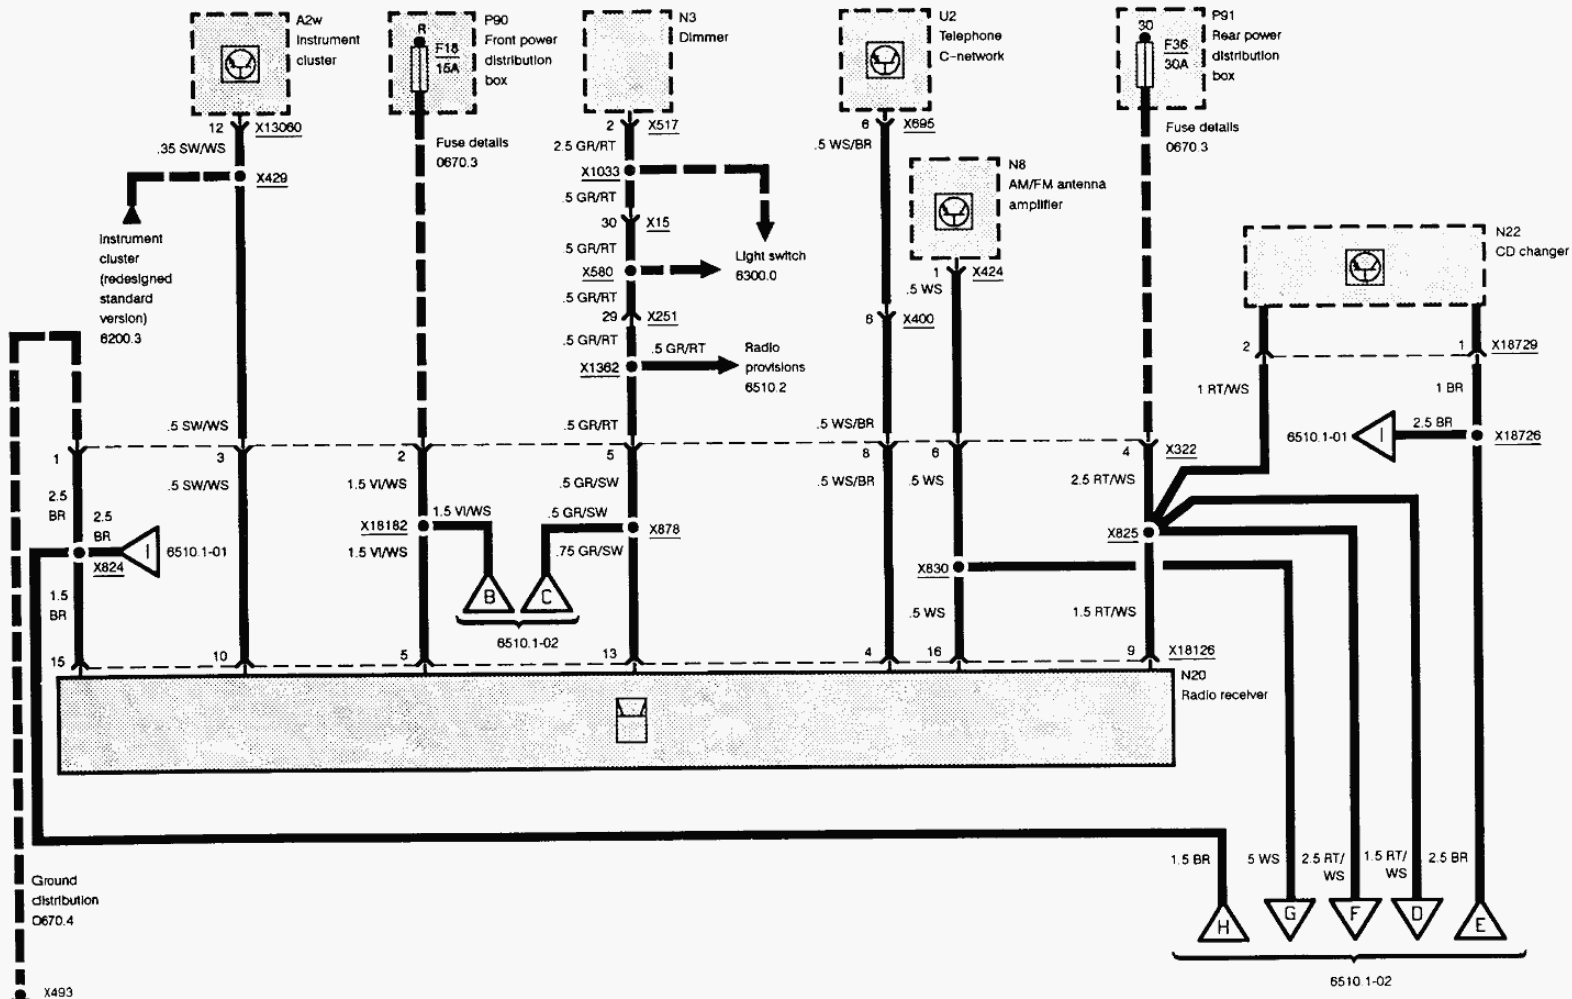

Radio/HiFi

Two components

Radio/HiFi

Two components

Radio/HiFi

Speaker activation (front speaker)

Speaker activation (rear speaker)

Wire colour	
BL	Blue
BR	Brown
GE	Yellow
GN	Green
GR	Grey
OR	Orange
RS	Pink
RT	Red
SW	Black
VI	Violet
WS	White
TR	Transparent