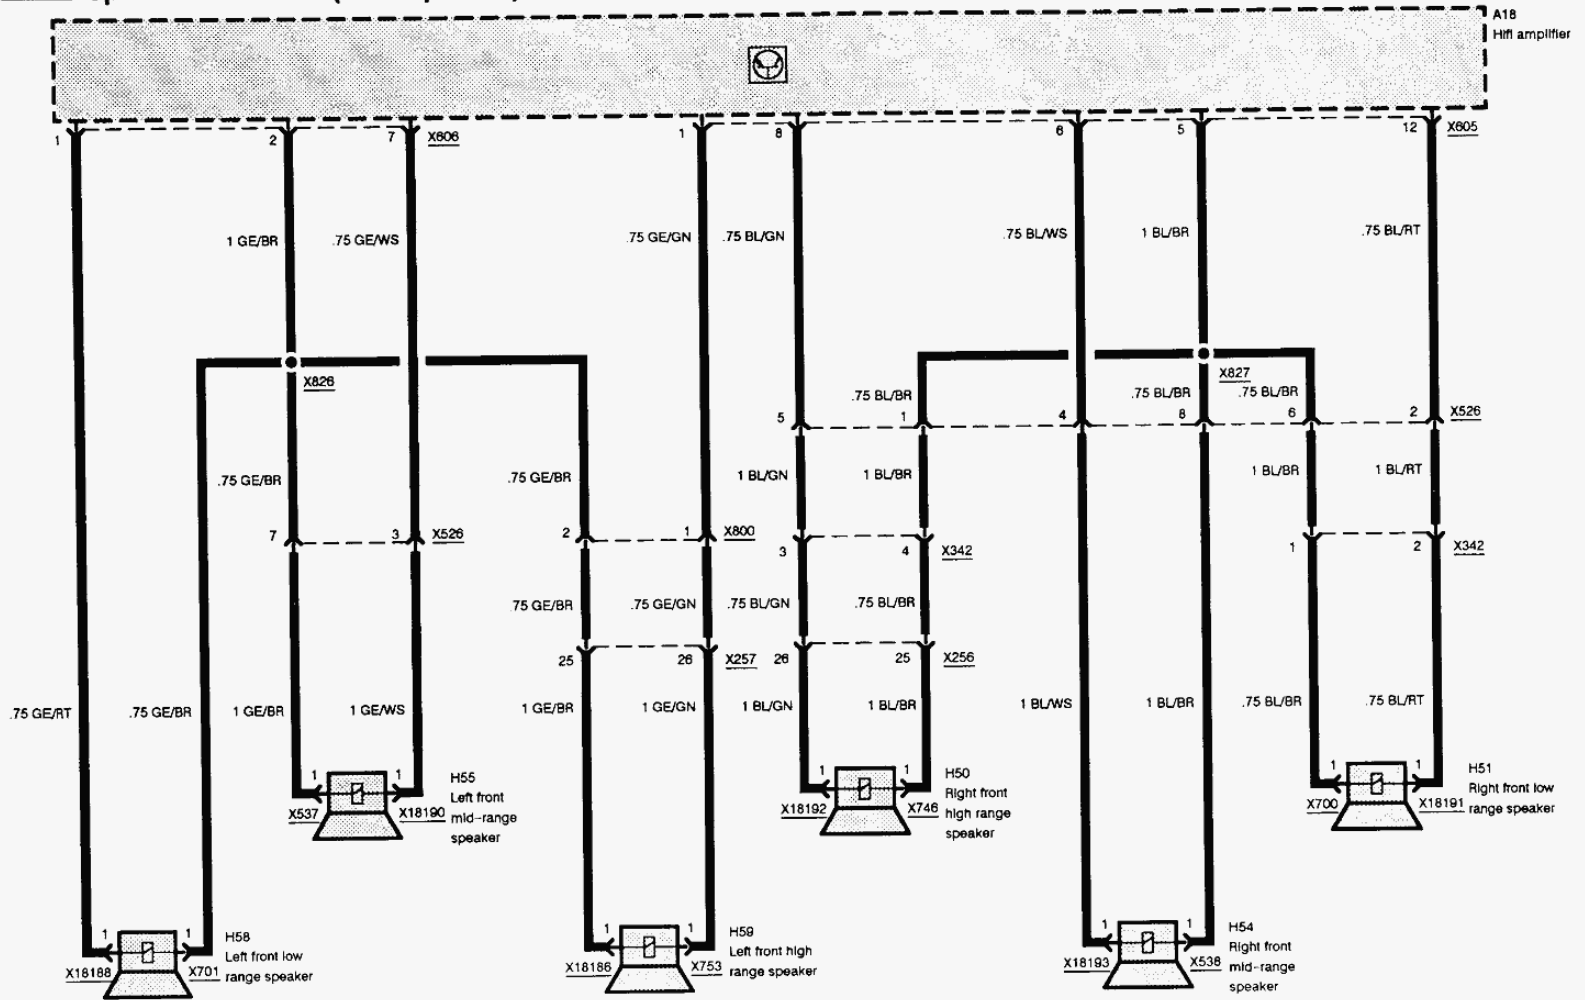

Speaker activation (rear speaker)

Wire colour	
BL	Blue
BR	Brown
GE	Yellow
GN	Green
GR	Grey
OR	Orange
RS	Pink
RT	Red
SW	Black
VI	Violet
WS	White
TR	Transparent