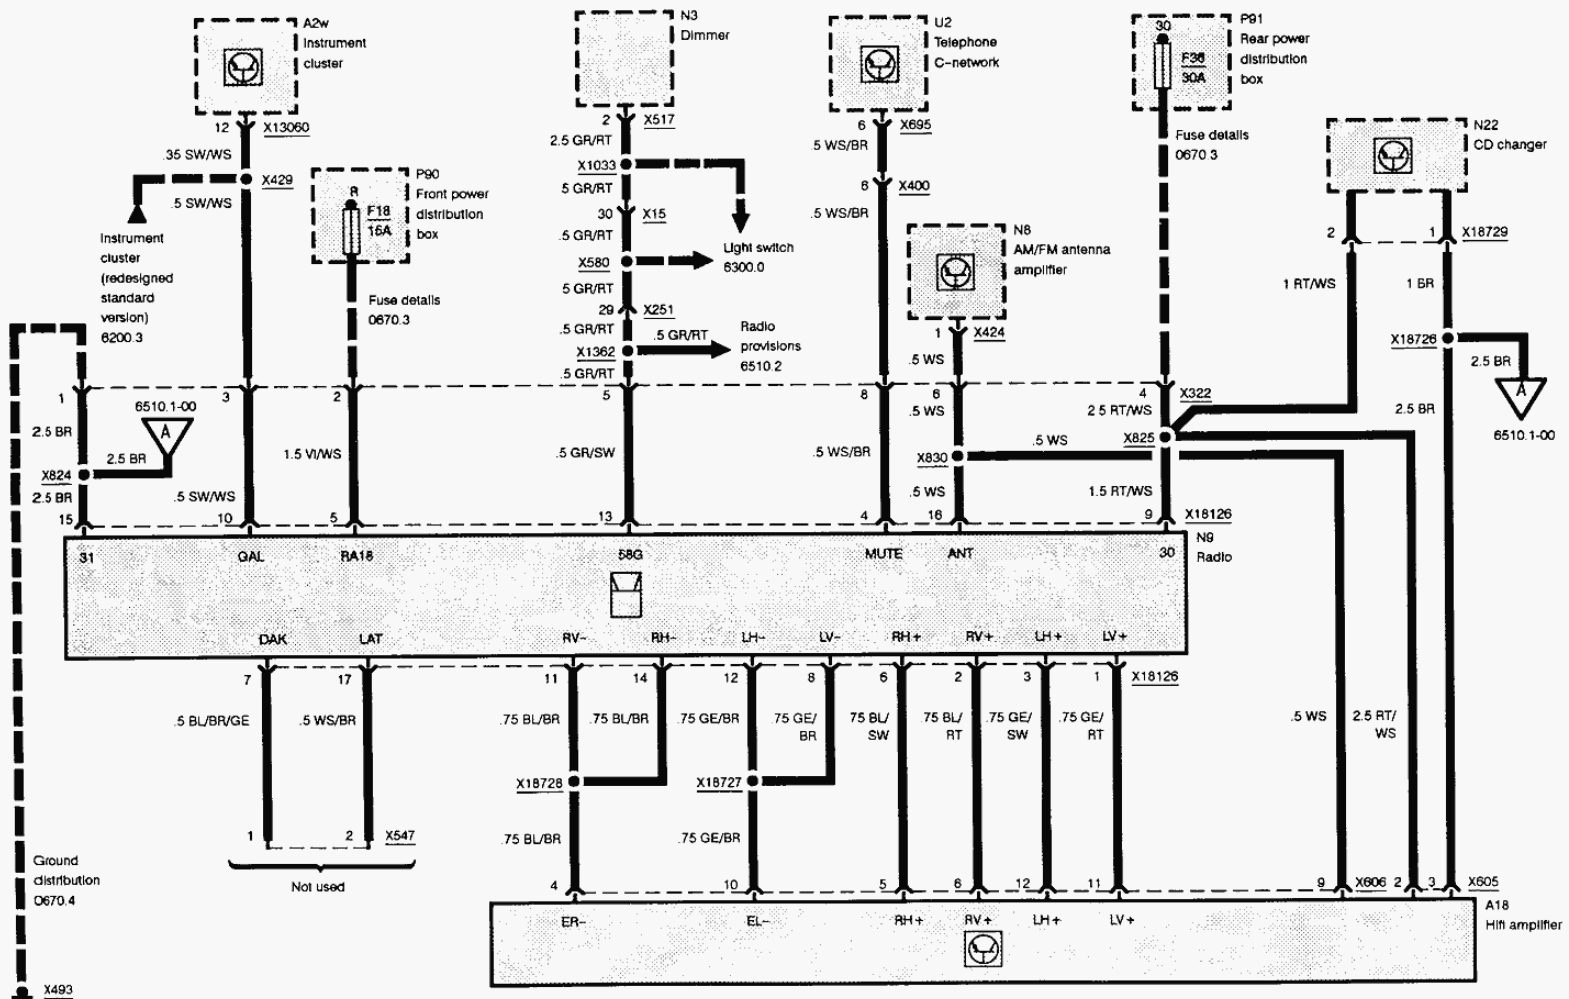

Radio/HiFi

One component

Radio/HiFi

Two components

Radio/HiFi

Two components

Radio/HiFi

Speaker activation (front speaker)

Speaker activation (rear speaker)

Wire colour	
BL	Blue
BR	Brown
GE	Yellow
GN	Green
GR	Grey
OR	Orange
RS	Pink
RT	Red
SW	Black
VI	Violet
WS	White
TR	Transparent