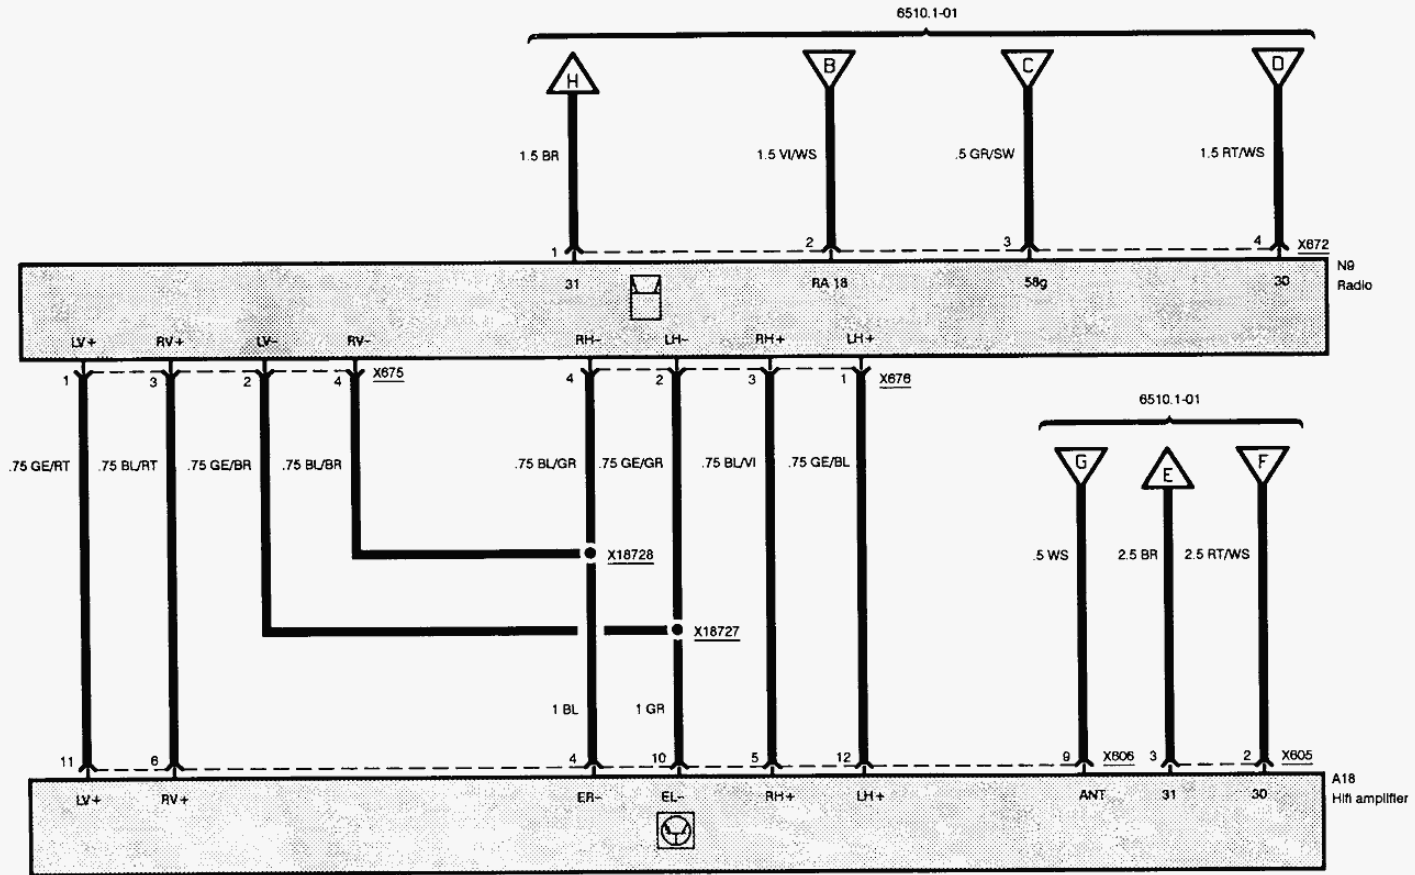

Radio/HiFi

Two components